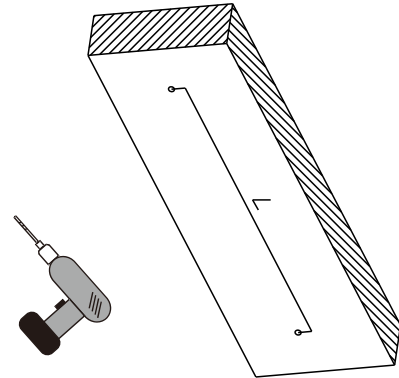

Aluminum Auto-lock Manual Projection Screen

IMPORTANT!

If screws are included they may not be suitable for the material of your wall, ceiling. Replace the screws with suitable ones if needed.

In case you are unsure regarding any aspects of the mounting of this product please Consult a professional.

Installation

1a

1b

2a

2b