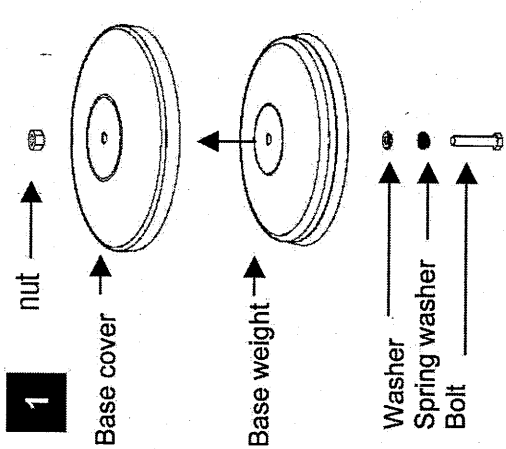

**SPECIFICATIONS**

**Assembled size**

1040 (H) x360 (W) x360 (D) mm

**Boxed size**

1000 (L) x410 (W) x170 (D) mm

Tape colour = black

Tape length = 2000mm

**COMPONENT LIST**

- 1 x Post (4 way)
- 1 x Base cover
- 1 x Base weight
- 1 x Washer
- 1 x Spring washer
- 1 x Bolt

**Assembly instructions**

**User instructions**