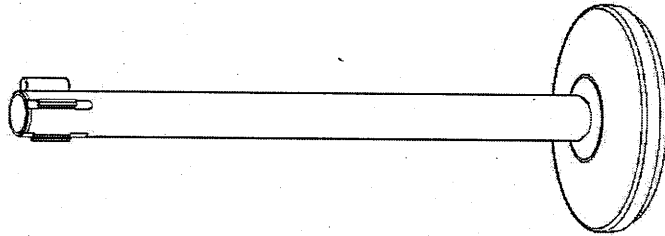

**SPECIFICATIONS**

**Assembled size**

1040 (H) x360 (W) x360 (D) mm

**Boxed size**

1000 (L) x410 (W) x170 (D) mm

Tape colour = black

Tape length = 2000mm

**COMPONENT LIST**

- 1 x Post (4 way)
- 1 x Base cover
- 1 x Base weight
- 1 x Washer
- 1 x Spring washer
- 1 x Bolt

**Assembly instructions**

**User instructions**