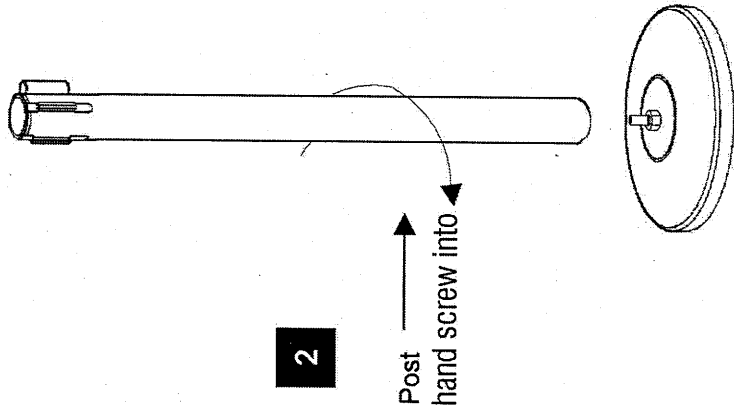

**SPECIFICATIONS**

**Assembled size**

1040 (H) x360 (W) x360 (D) mm

**Boxed size**

1000 (L) x410 (W) x170 (D) mm

Tape colour = black

Tape length = 2000mm

**COMPONENT LIST**

- 1 x Post (4 way)
- 1 x Base cover
- 1 x Base weight
- 1 x Washer
- 1 x Spring washer
- 1 x Bolt

**Assembly instructions**

**User instructions**