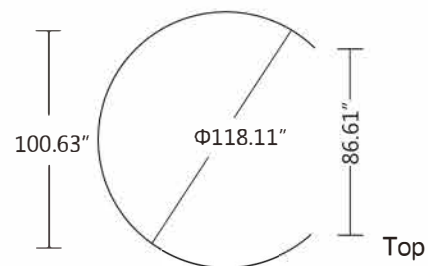

INSTRUCTION

Follow the label instructions to assemble the frame

If the tubes do not easily separate when dismantling, push the tube forward then pull out again.

Front

Side

Top

Graphic Size :
W273.62" x H90.55"/76.77" /47.24"