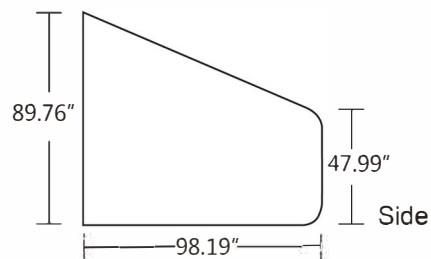

INSTRUCTION

Follow the label instructions to assemble the frame

If the tubes do not easily separate when dismantling, push the tube forward then pull out again.

Front

Side

Top

Graphic Size :
W273.62" x H90.55"/76.77" /47.24"