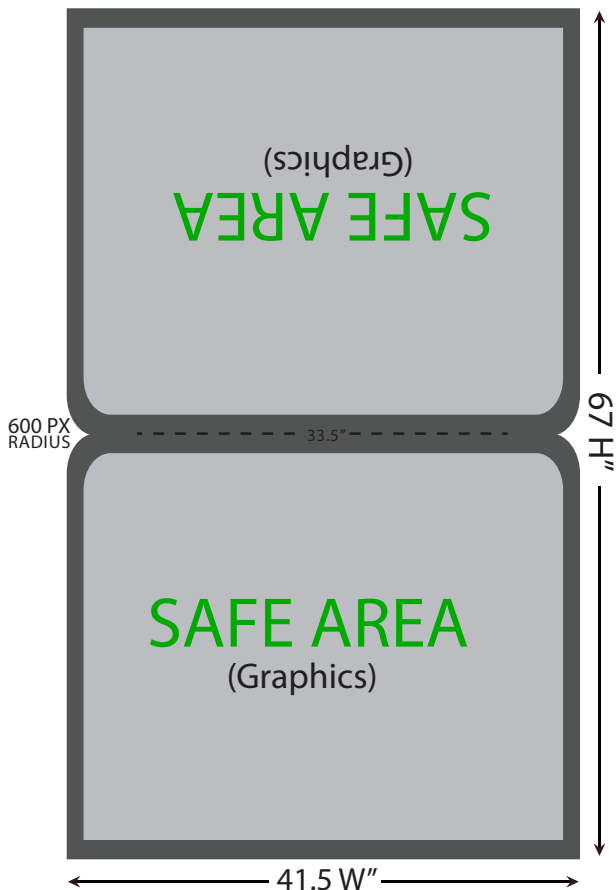

CAFE BARRIER BANNER COVER

POSTER SIZE AND MARGINS
Design poster 41.5" W x 67" H.
Make sure no vital information
is outside of SAFE AREA.
(2" around all edges)