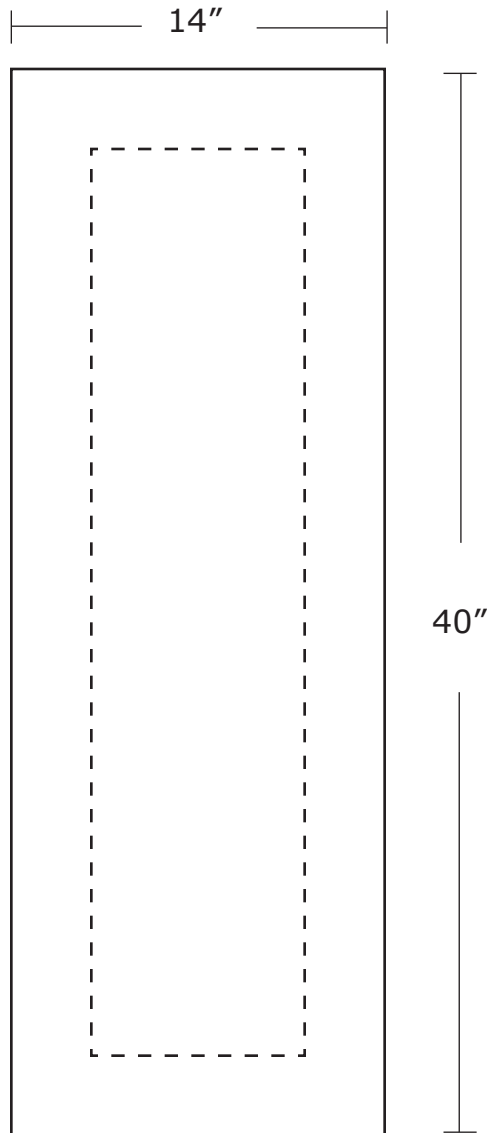

# SPECIFICATIONS FOR SUPPLYING PRINT READY ARTWORK

## **BACKLIT LIGHTBOX PODIUM (Endcaps)**

Total Graphic Area: 14" x 40"

Total Safe Area: 8" x 34"

Please include a 3" margin on all four edges where no text, logos, etc. are placed.  
*(For Reference Only)*

## **ART GUIDELINES**

- Files must be CMYK
- All Fonts must be created to Outlines or Supplied with your artwork
- Embed all images and support files
- Resolution must be 150 ppi at full size
- Please view your artwork at full size
- Background color / Image must extend to the edge of the artboard
- Make sure to turn off or delete all other layers on finished artwork before sending and make sure artwork is a flatten file (if using Photoshop).