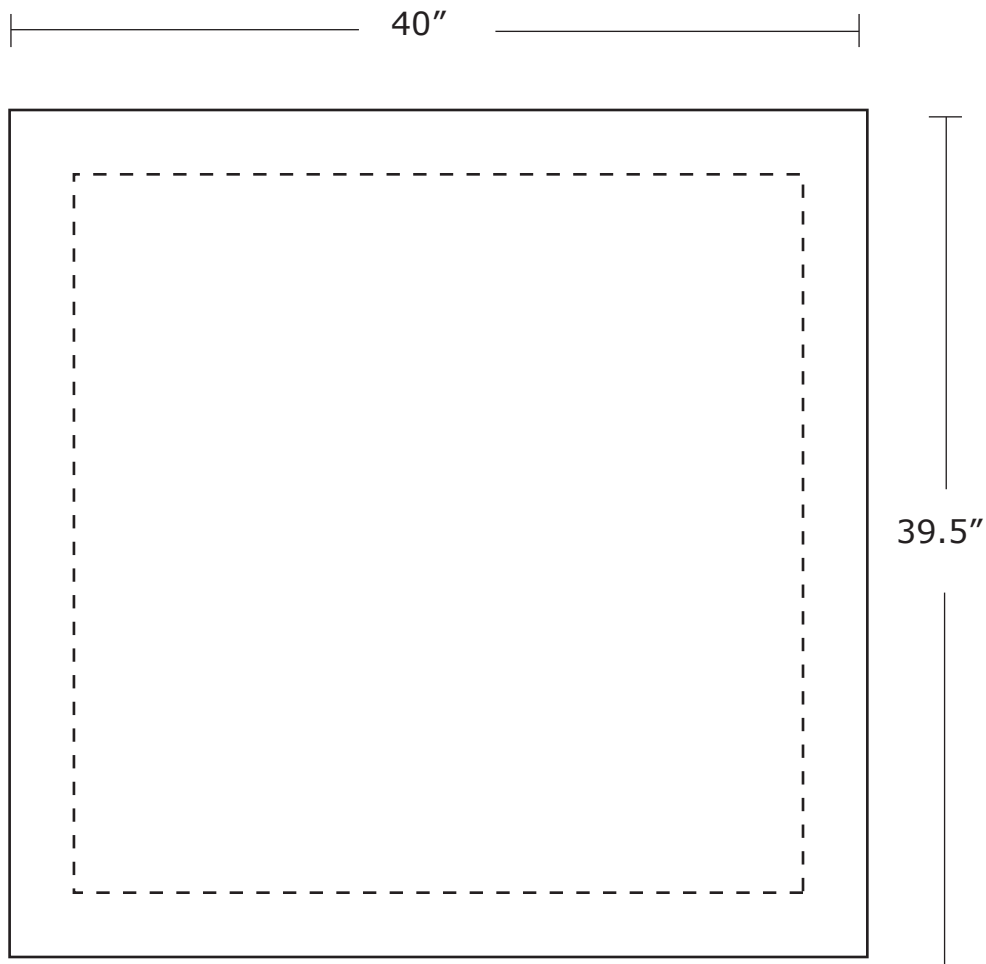

SPECIFICATIONS FOR SUPPLYING PRINT READY ARTWORK

BACKLIT LIGHTBOX PODIUM (Front and Back)

Total Graphic Area: 40" x 39.5"

Total Safe Area: 34" x 33.5"

Please include a 3" margin on all four edges where no text, logos, etc. are placed.
(For Reference Only)

FILE FORMATS

.JPG or .PDF

(.ai, .psd, .eps,.tiff)

ART GUIDELINES

- Files must be CMYK
- All Fonts must be created to Outlines or Supplied with your artwork
- Embed all images and support files
- Resolution must be 150 ppi at full size
- Please view your artwork at full size
- Background color / Image must extend to the edge of the artboard
- Make sure to turn off or delete all other layers on finished artwork before sending and make sure artwork is a flatten file (if using Photoshop).