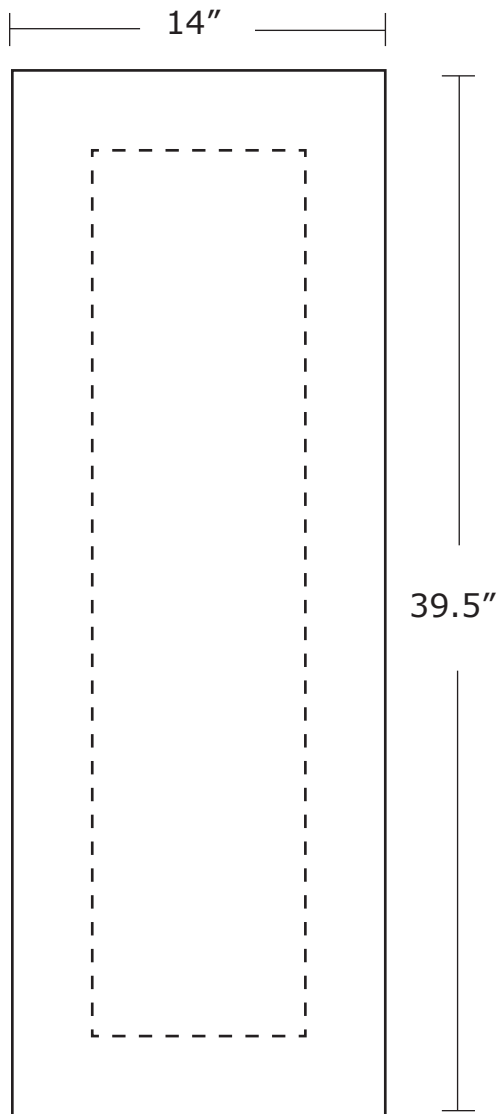

SPECIFICATIONS FOR SUPPLYING PRINT READY ARTWORK

LUX Podium (Endcaps)

Total Graphic Area: 14" x 39.5"

Total Safe Area: 8" x 32.5"

Please include a 3" margin on all four edges where no text, logos, etc. are placed.

(For Reference Only)

FILE FORMATS

.JPG or .PDF

(.ai, .psd, .eps,.tiff)

ART GUIDELINES

- Files must be CMYK
- All Fonts must be created to Outlines or Supplied with your artwork
- Embed all images and support files
- Resolution must be 150 ppi at full size
- Please view your artwork at full size
- Background color / Image must extend to the edge of the artboard
- Make sure to turn off or delete all other layers on finished artwork before sending and make sure artwork is a flatten file (if using Photoshop).