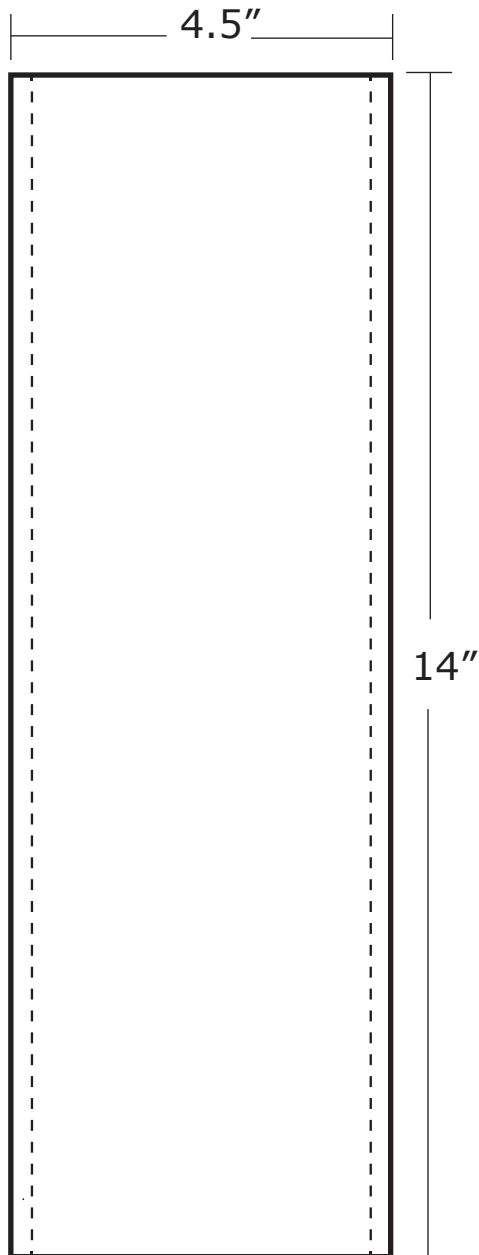

SPECIFICATIONS FOR SUPPLYING PRINT READY ARTWORK

COOLER DOOR ADVERTISING SIGN - 4.5" x 14"

Total Graphic Area: 4.5" x 14"
Total Safe Area: 4" x 14"

Please include a 1/4" margin on both sides for poster to be inserted in hardware.

FILE FORMATS

.JPG or .PDF
(.ai, .psd, .eps,.tiff)

ART GUIDELINES

- Files must be CMYK
- All Fonts must be created to Outlines or Supplied with your artwork
- Embed all images and support files
- Resolution must be 150 ppi at full size
- Please view your artwork at full size
- Background color / Image must extend to the edge of the artboard
- Make sure to turn off or delete all other layers on finished artwork before sending and make sure artwork is a flatten file (if using Photoshop).