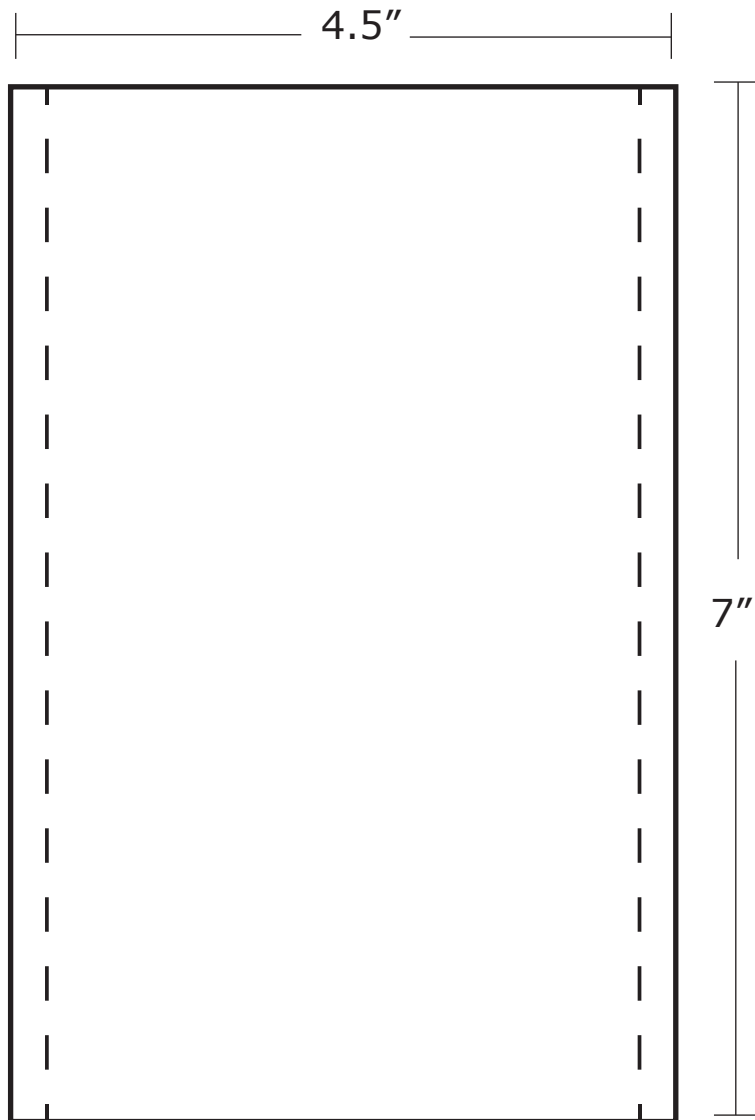

SPECIFICATIONS FOR SUPPLYING PRINT READY ARTWORK

COOLER DOOR ADVERTISING SIGN - 4.5" x 7"

Total Graphic Area: 4.5" x 7"
Total Safe Area: 4" x 7"

Please include a 1/4" margin on both sides for poster to be inserted in hardware.