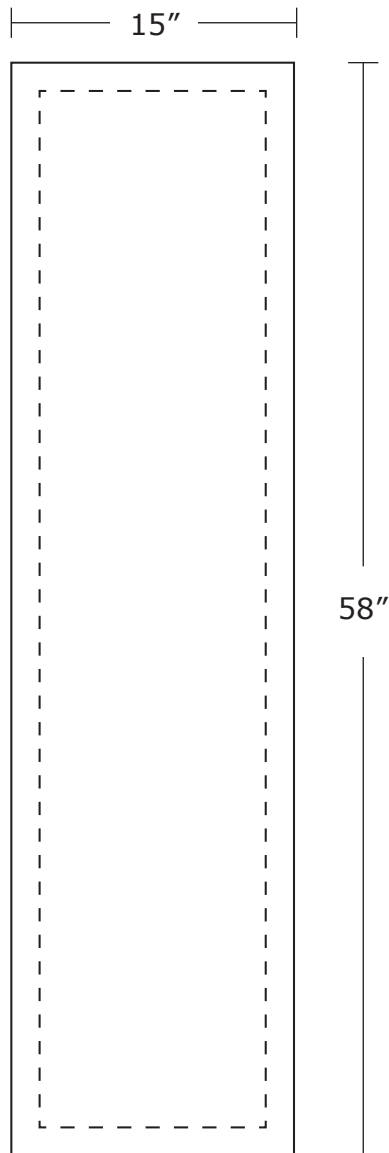

SPECIFICATIONS FOR SUPPLYING PRINT READY ARTWORK

3D COLLAGE POP UP

PYRAMID ENDCAPS - 15" X 58"

Total Graphic Area: 15" x 58"

Total Safe Area: 12" x 55"

Please include a 1.5" margin on all sides that should be clear of any text, logos or images.
(For Reference Only)

FILE FORMATS

.JPG or .PDF

(.ai, .psd, .eps, .tiff)

ART GUIDELINES

- Files must be CMYK
- All Fonts must be created to Outlines or Supplied with your artwork
- Embed all images and support files
- Resolution must be 150 ppi at full size
- Please view your artwork at full size
- Background color / Image must extend to the edge of the artboard
- Make sure to turn off or delete all other layers on finished artwork before sending and make sure artwork is a flatten file (if using Photoshop).