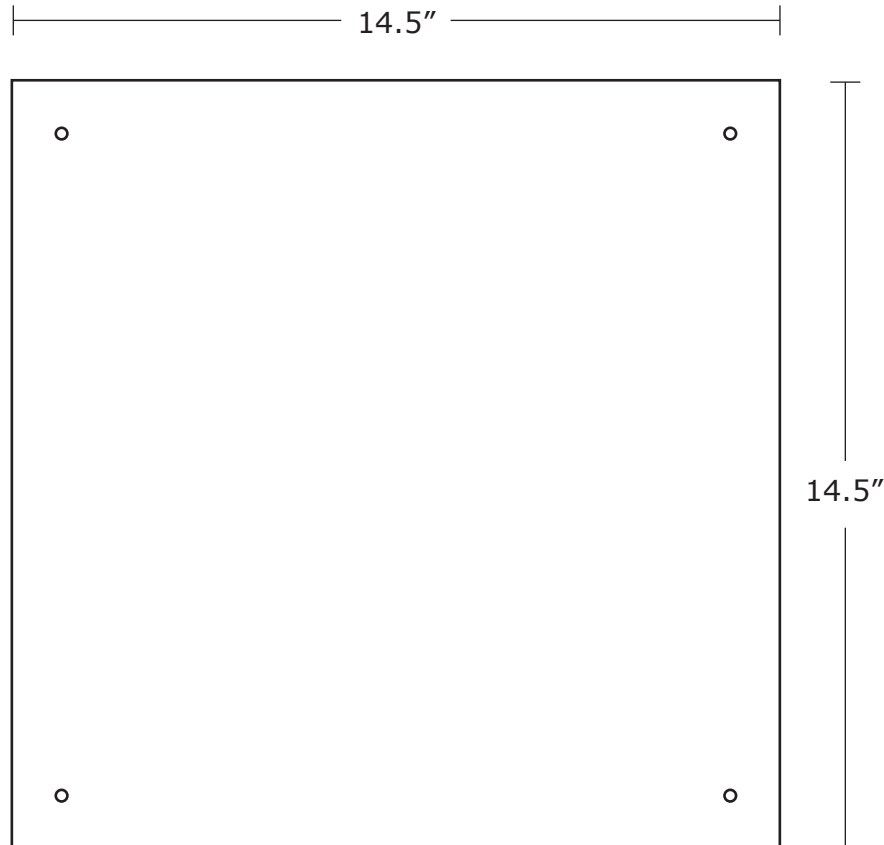

## **HANGING RETAIL SIGN** **LARGE TRIANGLE - 14.5" x 14.5"**

Total Graphic Area: 14.5" x 14.5" (3 Panels)

DO NOT design any elements (text, Logos, etc.) within cut holes at top and bottom of each panel as this area will be removed.  
*(For Reference Only)*