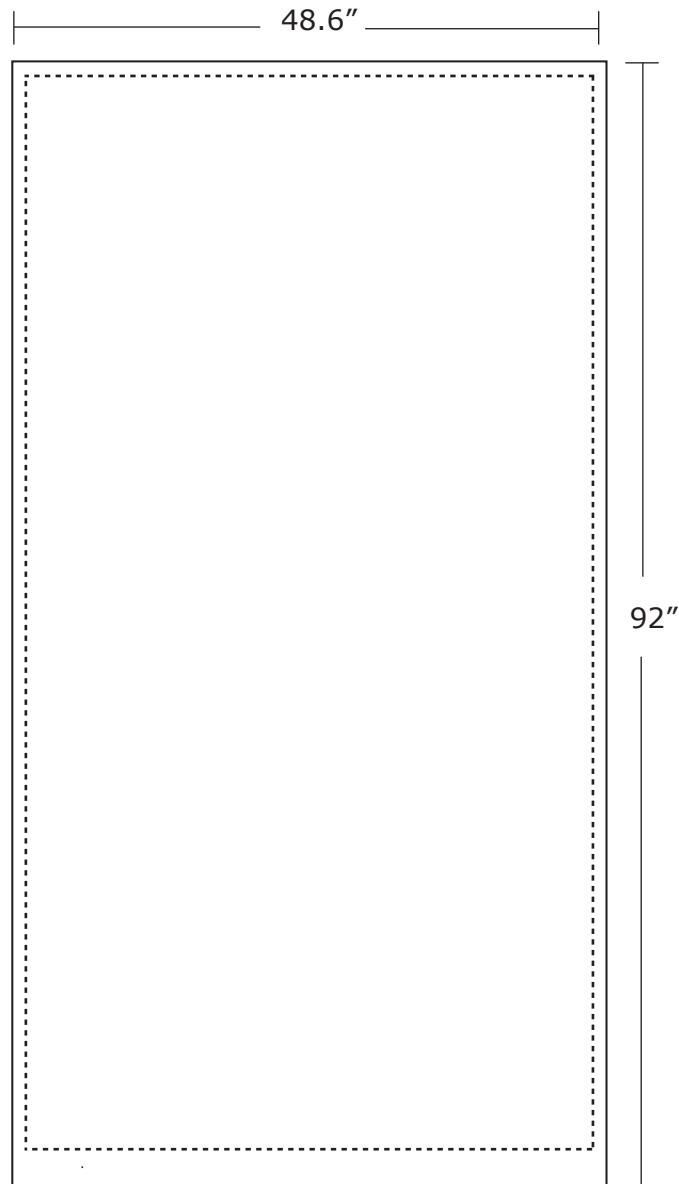

## **ELEGANCE GLIDE TENSION FABRIC DISPLAY - 48.6" x 92"**

Total Graphic Area: 48.6" x 92"

Total Safe Area: 46.6" x 88"

Please include a 1" margin on the top, right and left sides as well as a 3" margin on the bottom.

If getting a double sided display with two different sides, please provide two separate art files.