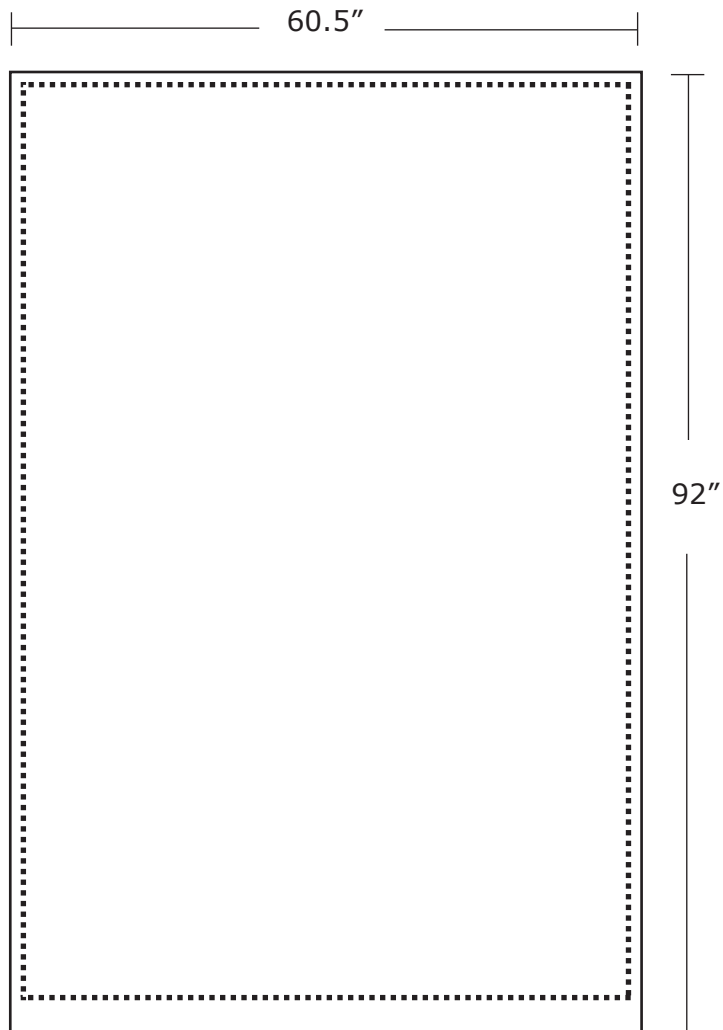

## **ELEGANCE GLIDE TENSION FABRIC DISPLAY - 60.5" x 92"**

Total Graphic Area: 60.5" x 92"  
Total Safe Area: 58.5" x 88"

Please include a 1" margin on the top, right and left sides as well as a 3" margin on the bottom.

If getting a double sided display with two different sides, please provide two separate art files.

## **ART GUIDELINES**

- Files must be CMYK
- All Fonts must be created to Outlines or Supplied with your artwork
- Embed all images and support files
- Resolution must be 150 ppi at full size
- Please view your artwork at full size
- Background color / Image must extend to the edge of the artboard
- Make sure to turn off or delete all other layers on finished artwork before sending and make sure artwork is a flatten file (if using Photoshop).