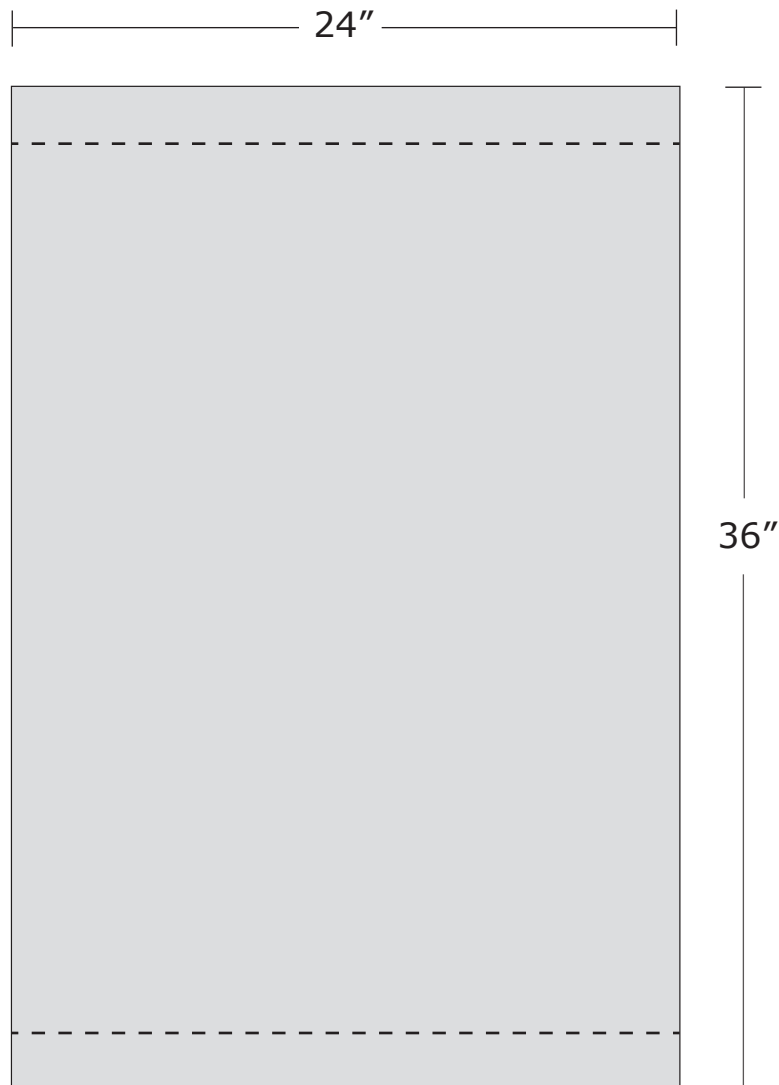

## **POSTER CLAMP FLOOR DISPLAY** - 24" x 36"

---

Total Graphic Area: 24" x 36"

Total Safe Area: 24" x 32"

Design file at actual size and have background color/photo go edge to edge. Keep all logos and text at least 2" from top and bottom.