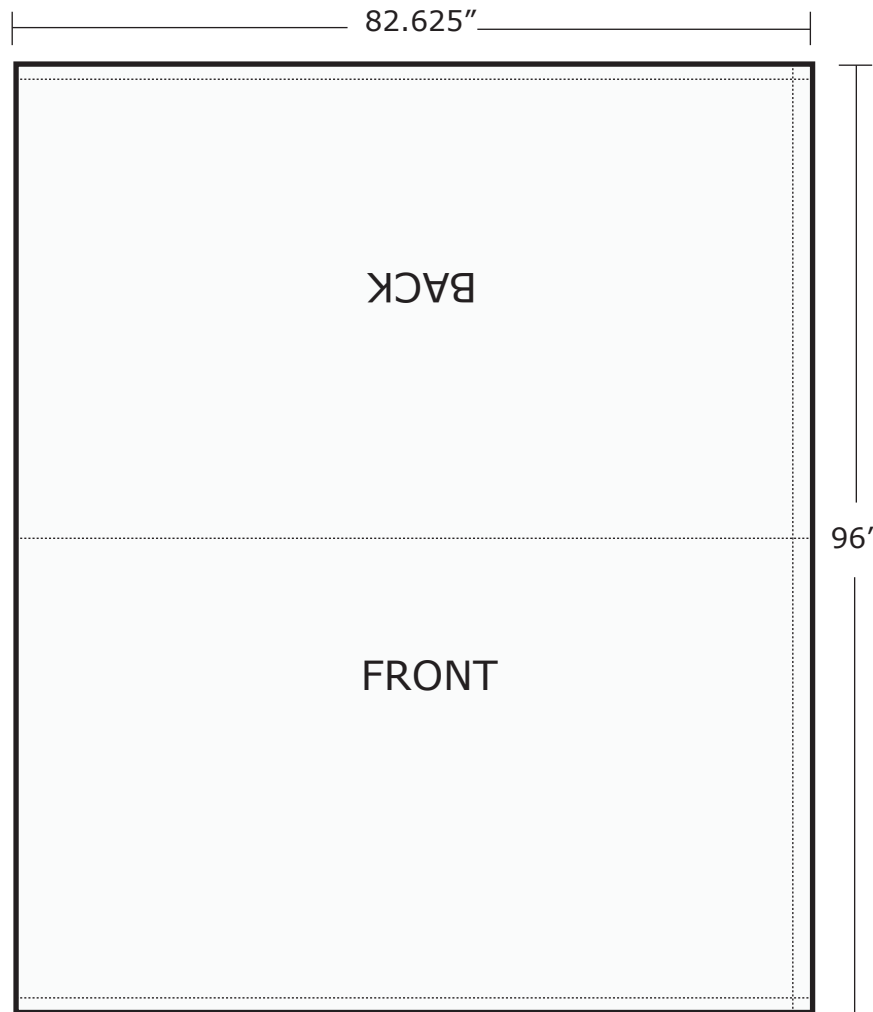

SPECIFICATIONS FOR SUPPLYING PRINT READY ARTWORK

ELEGANCE TABLETOP TENSION FABRIC CURVED - 82.625" x 48"

Total Graphic Area: 82.625" x 96"
Total Safe Area: 80.625" x 94"

Please include a 2" margin on the right side and a 1" margin on the top and bottom.

This poster will be folded in half. For single sided displays, leave top half above fold line blank. For double sided displays, artwork for back side should be above the fold line, and rotated 180 degrees.