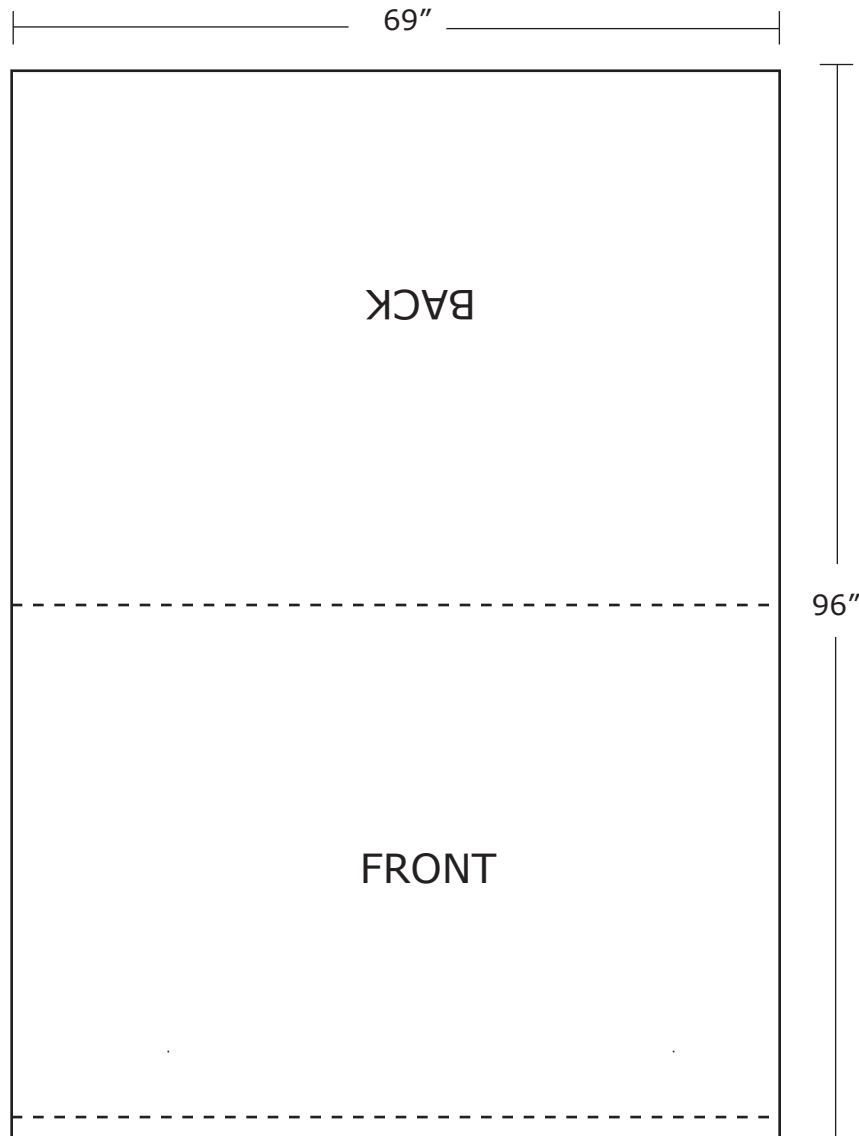

SPECIFICATIONS FOR SUPPLYING PRINT READY ARTWORK

ELEGANCE TABLETOP TENSION FABRIC STRAIGHT - 69" x 48"

Total Graphic Area: 69" x 96"
Total Safe Area: 69" x 94"

Please include a 2" margin on the bottom.

This poster will be folded in half. For single sided displays, leave top half above fold line blank. For double sided displays, artwork for back side should be above the fold line, and rotated 180 degrees.