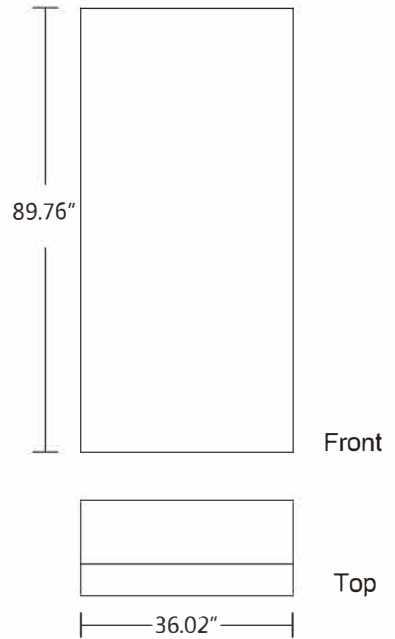

INSTRUCTION

Follow the label instructions to assemble the frame

If the tubes do not easily separate when dismantling, push the tube forward then pull out again,

Graphic Size : W 37" x H 138.58"