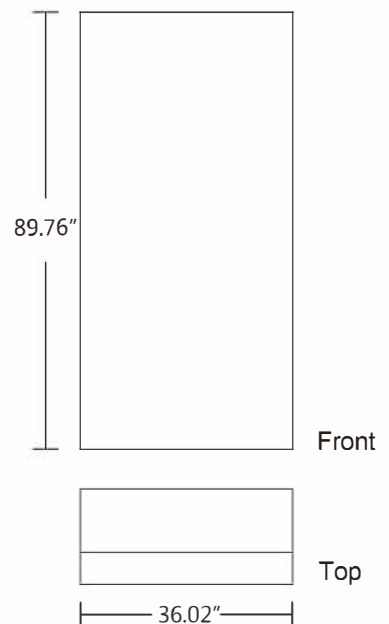

INSTRUCTION

Follow the label instructions to assemble the frame

If the tubes do not easily separate when dismantling, push the tube forward then pull out again,

Graphic Size : W 36.02" x H 124.02"