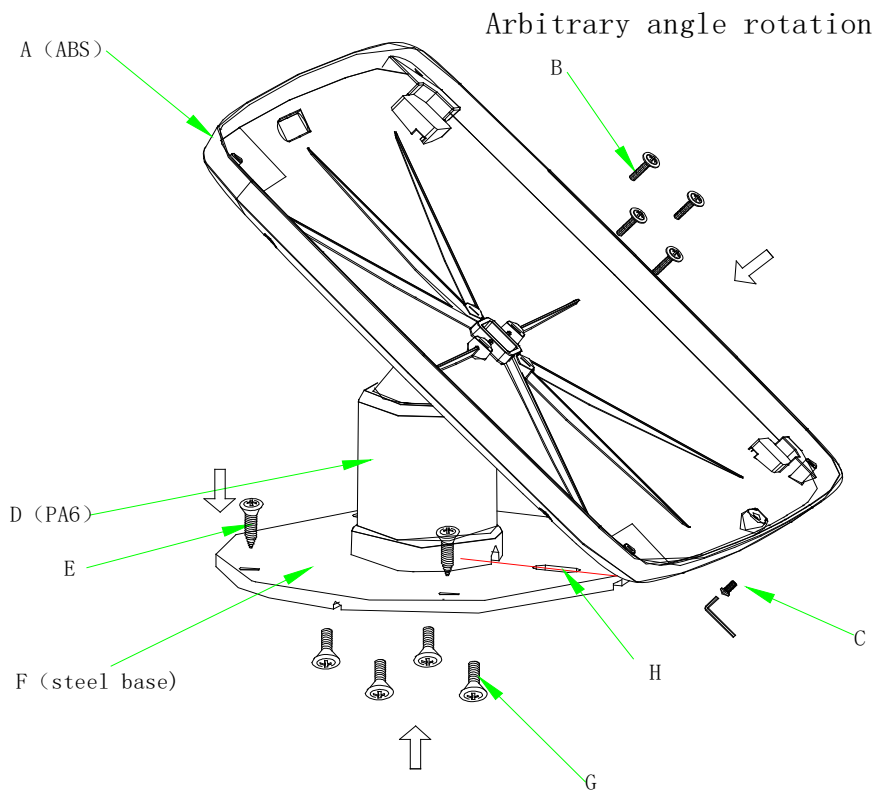

TABTBS

Option:

- 1:Fasten the steel base on the desk use the screw (E).
- 2:Fasten the steel base (H) use the computer anti-theft lock.