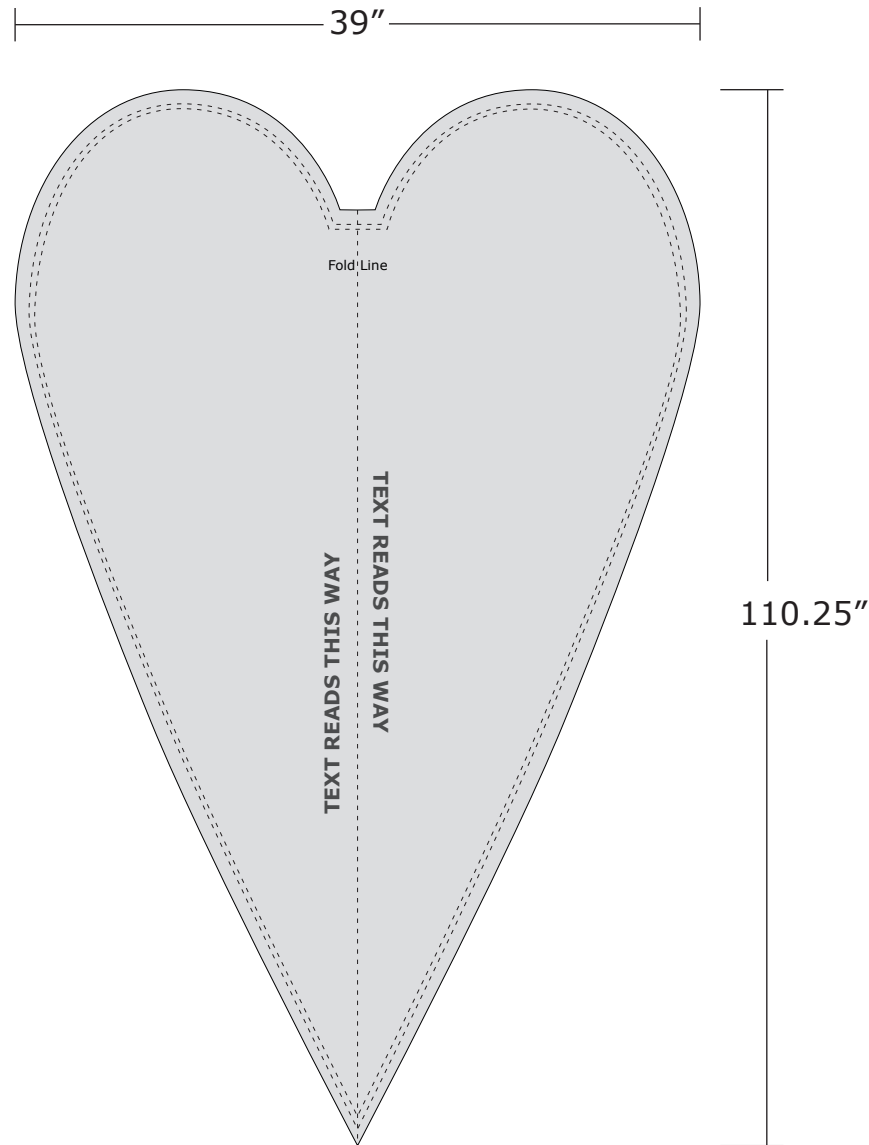

SPECIFICATIONS FOR SUPPLYING PRINT READY ARTWORK

TEARDROP 110" **DOUBLE-SIDED - 71.5"x110.25"**

Total Graphic Area: 71.5" x 110.25"

Total Safe Area: 67.5" x 106.25"

Keep all information 2" from edge inside seam line.

(For Reference Only)

FILE FORMATS

.JPG or .PDF

(.ai, .psd, .eps, .tiff)

ART GUIDELINES

- Files must be CMYK
- All Fonts must be created to Outlines or Supplied with your artwork
- Embed all images and support files
- Resolution must be 150 ppi at full size
- Please view your artwork at full size
- Background color / Image must extend to the edge of the artboard
- Make sure to turn off or delete all other layers on finished artwork before sending and make sure artwork is a flatten file (if using Photoshop).