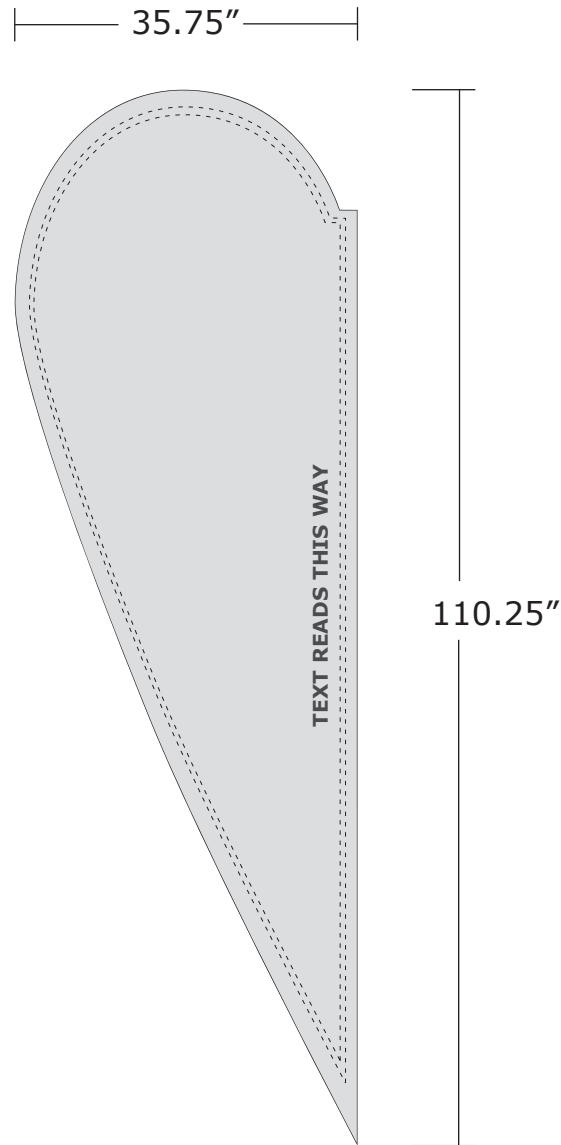

SPECIFICATIONS FOR SUPPLYING PRINT READY ARTWORK

TEARDROP 110" **SINGLE-SIDED - 35.75"x110.25"**

Total Graphic Area: 35.75" x 110.25"

Total Safe Area: 31.75" x 106.25"

Keep all information 2" from
edge inside seam line.

(For Reference Only)

FILE FORMATS

.JPG or .PDF

(.ai, .psd, .eps, .tiff)

ART GUIDELINES

- Files must be CMYK
- All Fonts must be created to Outlines or Supplied with your artwork
- Embed all images and support files
- Resolution must be 150 ppi at full size
- Please view your artwork at full size
- Background color / Image must extend to the edge of the artboard
- Make sure to turn off or delete all other layers on finished artwork before sending and make sure artwork is a flatten file (if using Photoshop).