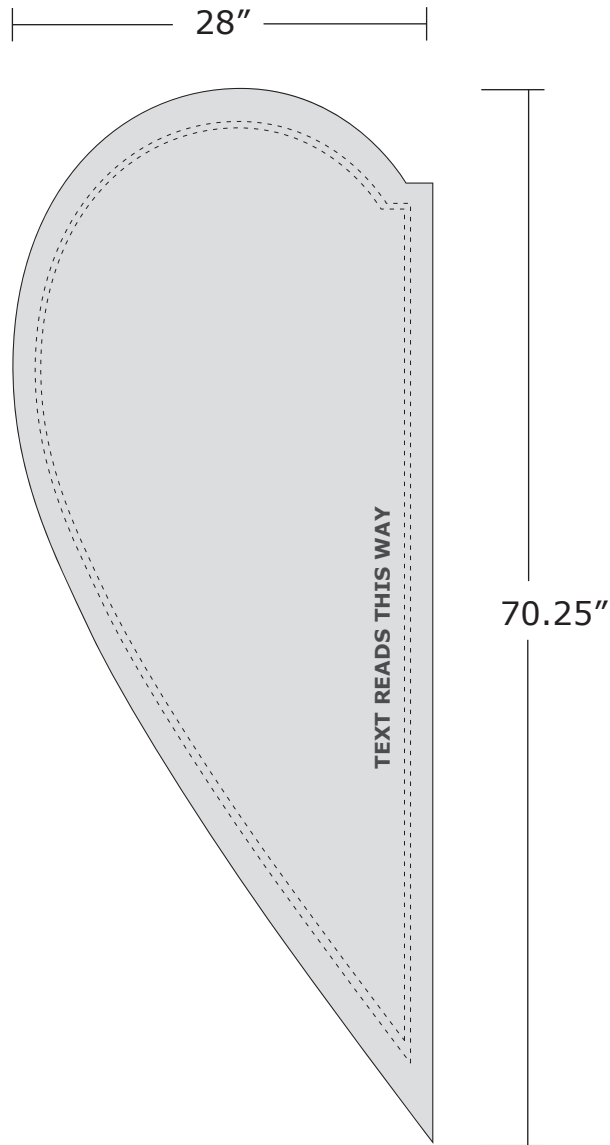

SPECIFICATIONS FOR SUPPLYING PRINT READY ARTWORK

TEARDROP 70" **SINGLE-SIDED - 28"x70.25"**

Total Graphic Area: 28" x 70.25"

Total Safe Area: 24" x 66.25"

Keep all information 2" from edge inside seam line.

(For Reference Only)

FILE FORMATS

.JPG or .PDF

(.ai, .psd, .eps, .tiff)

ART GUIDELINES

- Files must be CMYK
- All Fonts must be created to Outlines or Supplied with your artwork
- Embed all images and support files
- Resolution must be 150 ppi at full size
- Please view your artwork at full size
- Background color / Image must extend to the edge of the artboard
- Make sure to turn off or delete all other layers on finished artwork before sending and make sure artwork is a flatten file (if using Photoshop).