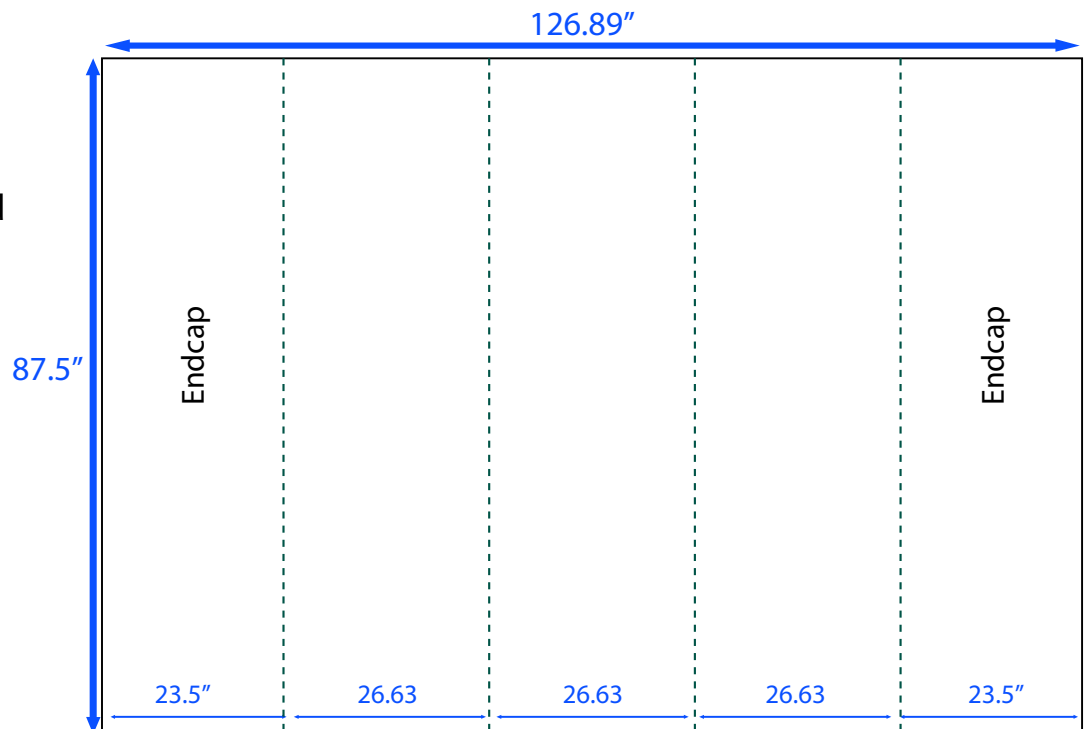

Instructions for providing copy and image for 3-panel curved booth with endcaps

ACCEPTABLE FILE FORMATS

.jpg
.pdf
.tiff
.ai
.psd
.eps

* Please note:

- Files must be CMYK
- All files must be PC compatible
- .ai files must have text "outlined"
- .psd files please "rasterize" all text layers

Send design at full size
126.89" x 87.5" and keep
in mind 23.5" on each end
for endcaps

*When printed art
will be divided into
5 panels
(3) 26.63" x 87.5" files
& (2) 23.5" x 87.5" files.

Phone: 800-935-3534