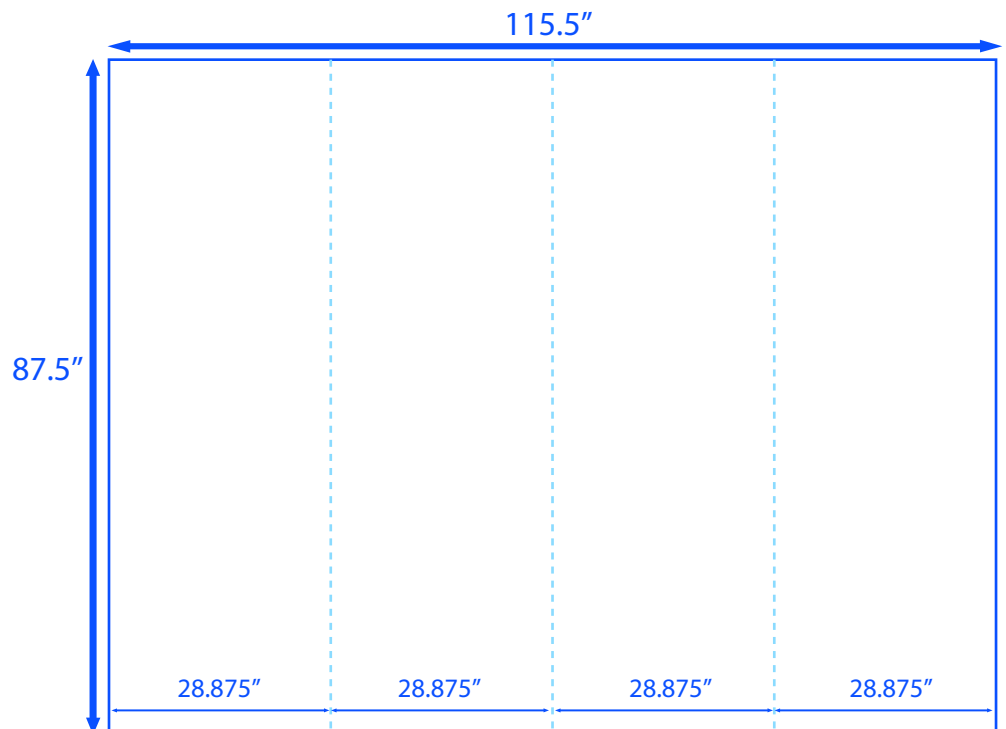

# Instructions for providing copy and image for 4-panel straight TRT

\*All files should be "high resolution". Files should have a minimum resolution of 150dpi when at FULL size.

Send Design at full size  
115.5" x 87.5".

\*When Printed art  
will be divided into  
(4) 28.875"x87.5" files.

Phone: 1-877-223-6540      Email: [sales@trtbanners.com](mailto:sales@trtbanners.com)

[www.trtbanners.com](http://www.trtbanners.com)