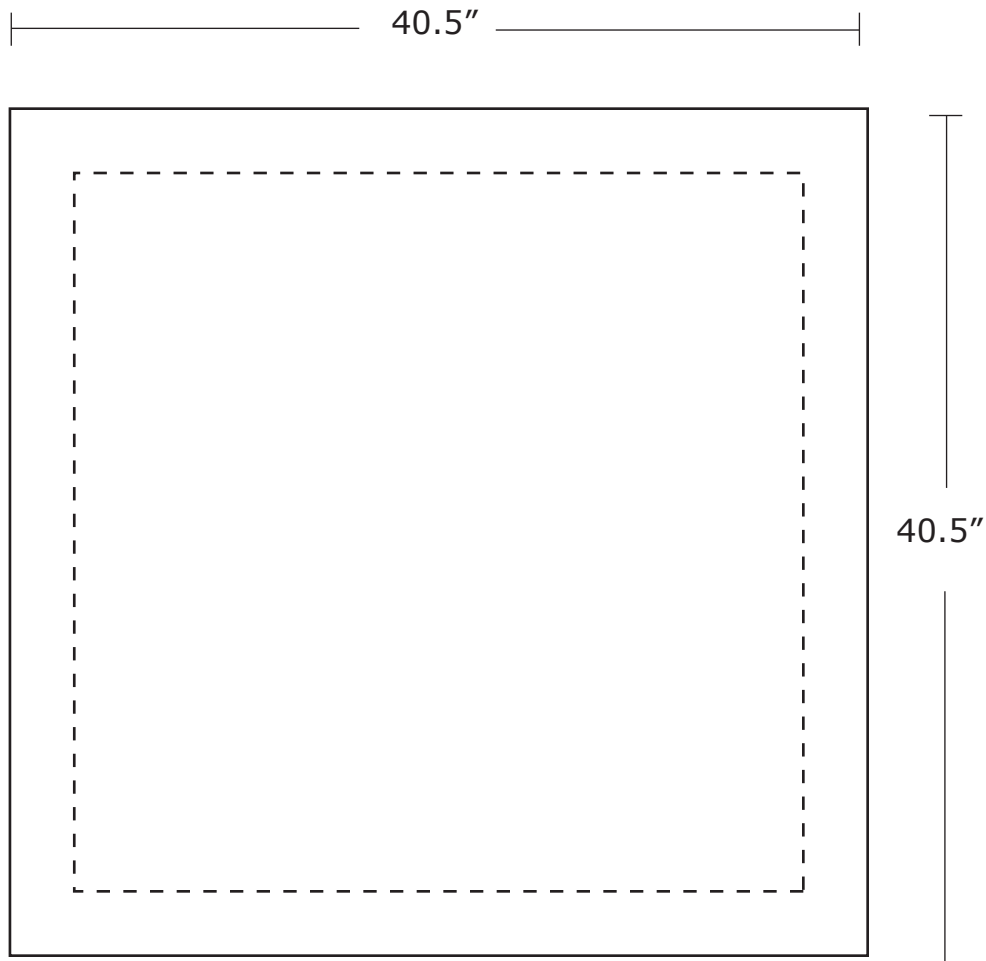

SPECIFICATIONS FOR SUPPLYING PRINT READY ARTWORK

LUX BACKLIT PODIUM (Front and Back)

Total Graphic Area: 40.5" x 40.5"

Total Safe Area: 34.5" x 34.5"

Please include a 3" margin on all four edges where no text, logos, etc. are placed.

(For Reference Only)

FILE FORMATS

.JPG or .PDF

(.ai, .psd, .eps, .tiff)

ART GUIDELINES

- Files must be CMYK
- All Fonts must be created to Outlines or Supplied with your artwork
- Embed all images and support files
- Resolution must be 150 ppi at full size
- Please view your artwork at full size
- Background color / Image must extend to the edge of the artboard
- Make sure to turn off or delete all other layers on finished artwork before sending and make sure artwork is a flatten file (if using Photoshop).