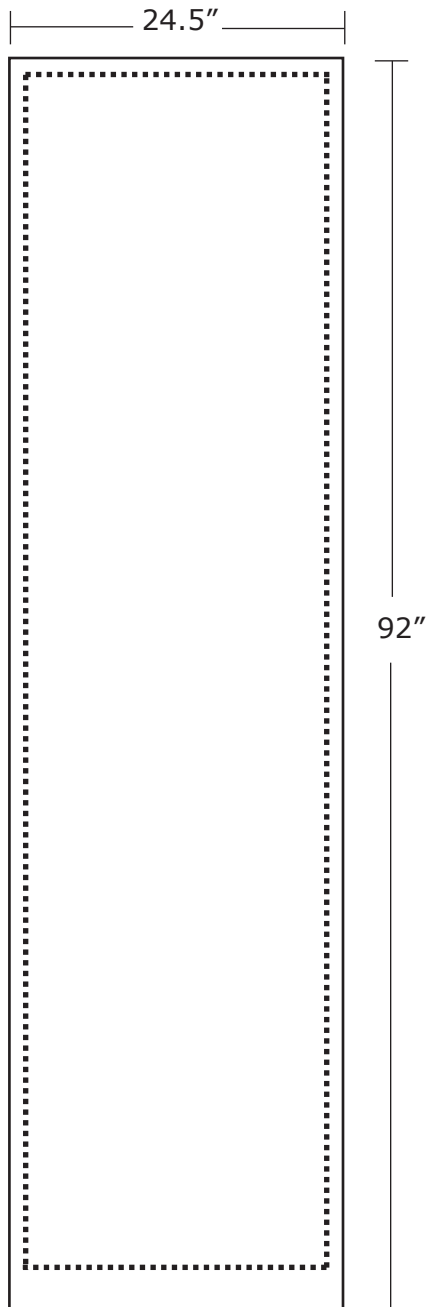

SPECIFICATIONS FOR SUPPLYING PRINT READY ARTWORK

ELEGANCE GLIDE TENSION FABRIC DISPLAY - 24.5" x 92"

Total Graphic Area: 24.5" x 92"

Total Safe Area: 22.5" x 88"

Please include a 1" margin on the top, right and left sides as well as a 3" margin on the bottom.

If getting a double sided display with two different sides, please provide two separate art files.

FILE FORMATS

.JPG or .PDF

(.ai, .psd, .eps, .tiff)

ART GUIDELINES

- Files must be CMYK
- All Fonts must be created to Outlines or Supplied with your artwork
- Embed all images and support files
- Resolution must be 150 ppi at full size
- Please view your artwork at full size
- Background color / Image must extend to the edge of the artboard
- Make sure to turn off or delete all other layers on finished artwork before sending and make sure artwork is a flatten file (if using Photoshop).