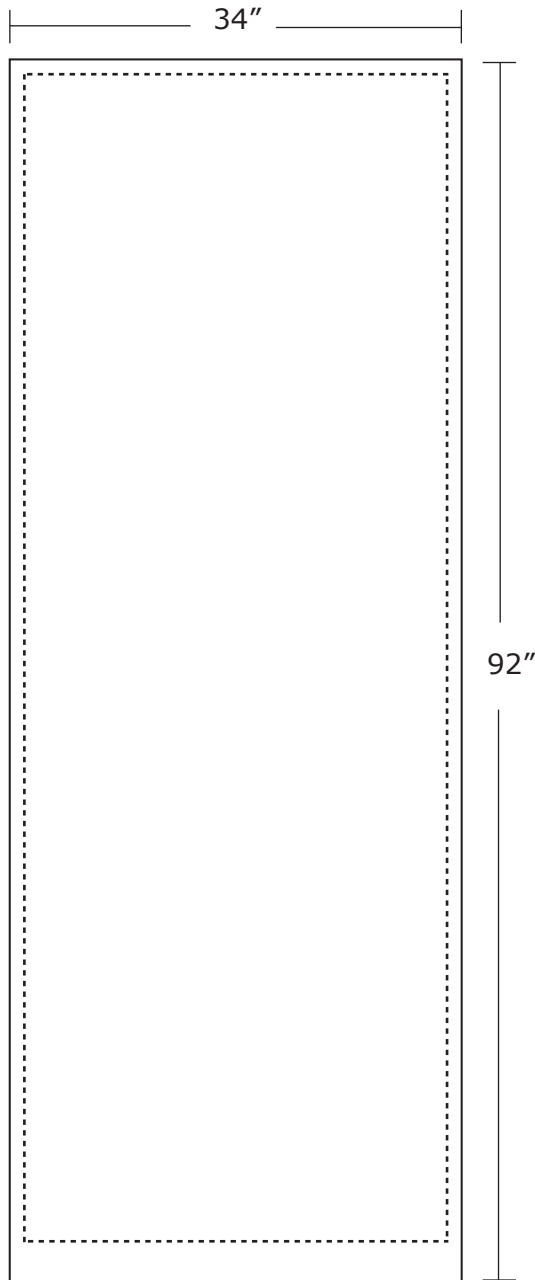

# SPECIFICATIONS FOR SUPPLYING PRINT READY ARTWORK

## **ELEGANCE GLIDE TENSION FABRIC DISPLAY - 34" x 92"**

Total Graphic Area: 34" x 92"

Total Safe Area: 32" x 88"

Please include a 1" margin on the top, right and left sides as well as a 3" margin on the bottom.

If getting a double sided display with two different sides, please provide two separate art files.

## **ART GUIDELINES**

- Files must be CMYK
- All Fonts must be created to Outlines or Supplied with your artwork
- Embed all images and support files
- Resolution must be 150 ppi at full size
- Please view your artwork at full size
- Background color / Image must extend to the edge of the artboard
- Make sure to turn off or delete all other layers on finished artwork before sending and make sure artwork is a flatten file (if using Photoshop).