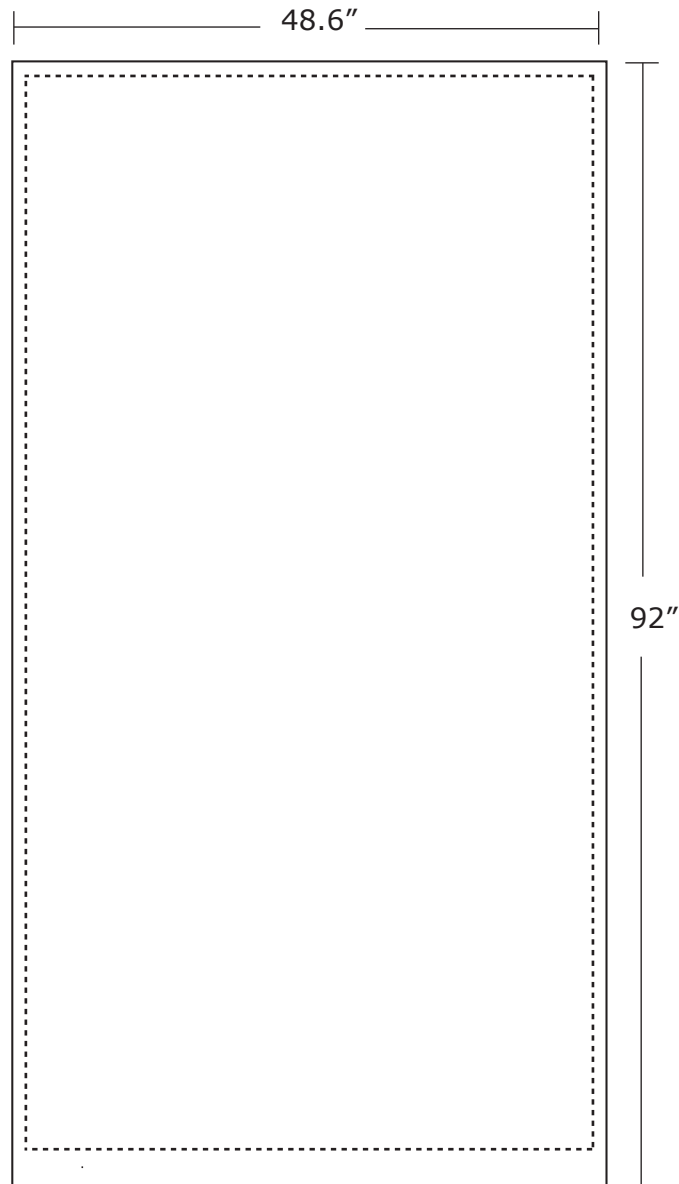

SPECIFICATIONS FOR SUPPLYING PRINT READY ARTWORK

ELEGANCE GLIDE TENSION FABRIC DISPLAY - 48.6" x 92"

Total Graphic Area: 48.6" x 92"

Total Safe Area: 46.6" x 88"

Please include a 1" margin on the top, right and left sides as well as a 3" margin on the bottom.

If getting a double sided display with two different sides, please provide two separate art files.

FILE FORMATS

.JPG or .PDF

(.ai, .psd, .eps, .tiff)

ART GUIDELINES

- Files must be CMYK
- All Fonts must be created to Outlines or Supplied with your artwork
- Embed all images and support files
- Resolution must be 150 ppi at full size
- Please view your artwork at full size
- Background color / Image must extend to the edge of the artboard
- Make sure to turn off or delete all other layers on finished artwork before sending and make sure artwork is a flatten file (if using Photoshop).