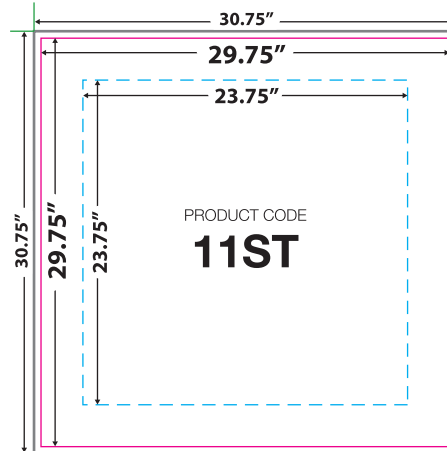

Single Twist