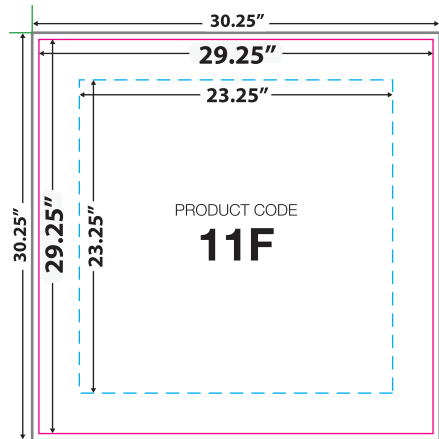

DISPLAYS2GO

Flat on Frame