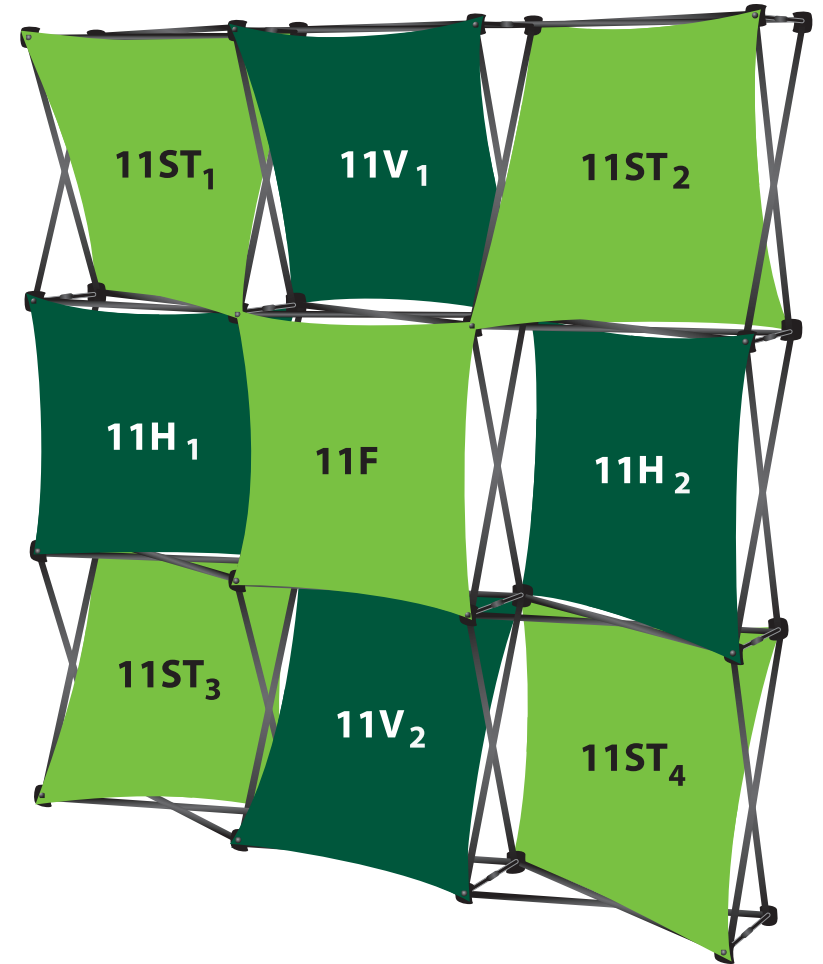

TRWDL3X3A

Trim Line

Any text/logo/images past this line will be trimmed off

Safety Line