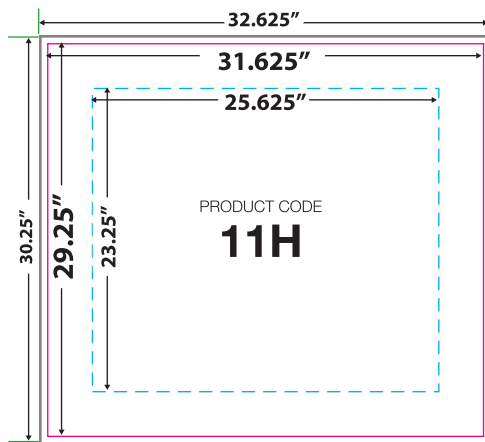

Flat on Frame

Horizontal Slant