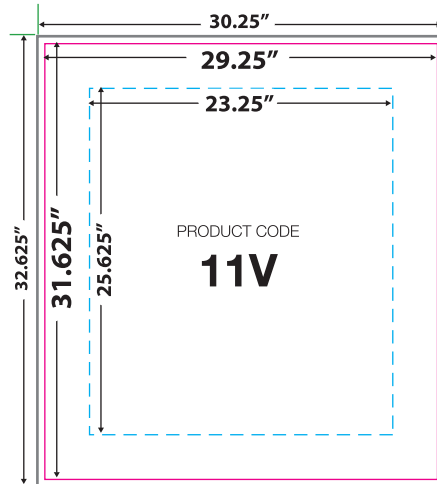

Single Twist

Vertical Slant