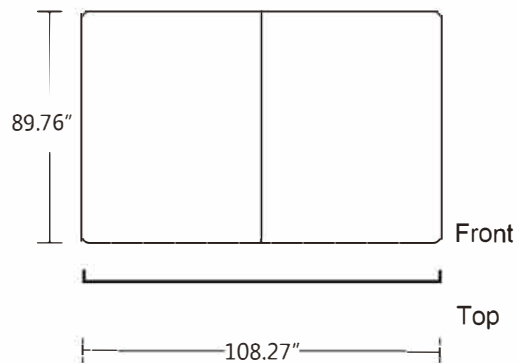

INSTRUCTION

Follow the label instructions to assemble the frame

If the tubes do not easily separate when dismantling, push the tube forward then pull out again

Frame Size :
W 108.27" x H 89.76"