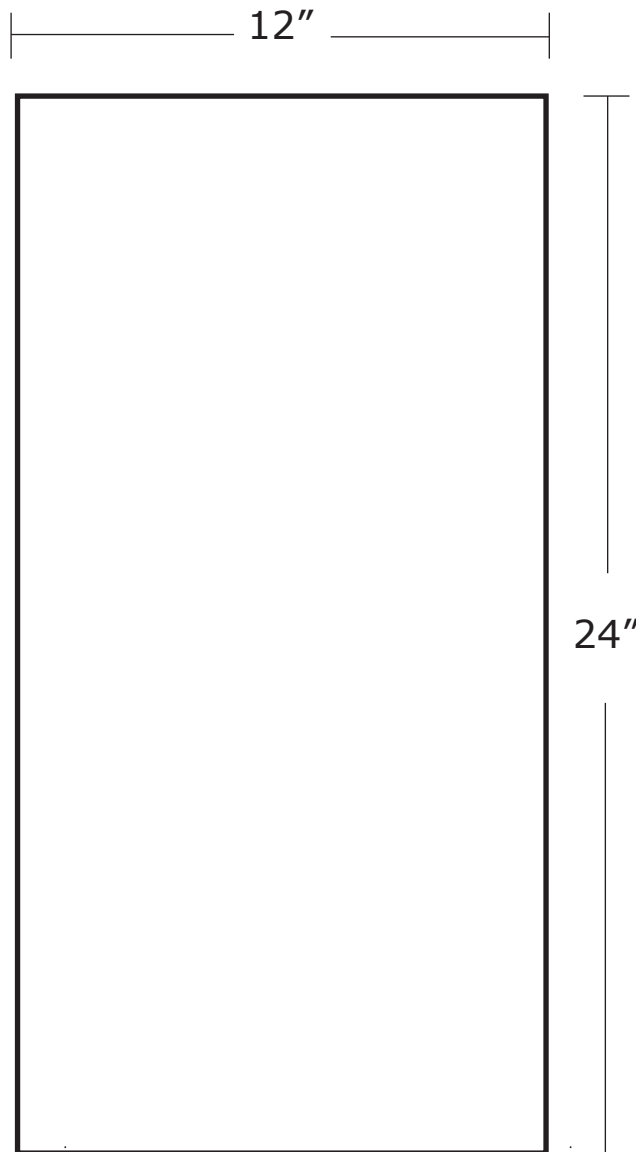

SPECIFICATIONS FOR SUPPLYING PRINT READY ARTWORK

TABLETOP EXHIBIT SINGLE PANEL - 12" x 24"

Total Graphic Area: 12" x 24"
Total Safe Area: 12" x 24"

No bleed is needed, please have design run edge to edge

FILE FORMATS

.JPG or .PDF

(.ai, .psd, .eps, .tiff)

ART GUIDELINES

- Files must be CMYK
- All Fonts must be created to Outlines or Supplied with your artwork
- Embed all images and support files
- Resolution must be 150 ppi at full size
- Please view your artwork at full size
- Background color / Image must extend to the edge of the artboard
- Make sure to turn off or delete all other layers on finished artwork before sending and make sure artwork is a flatten file (if using Photoshop).