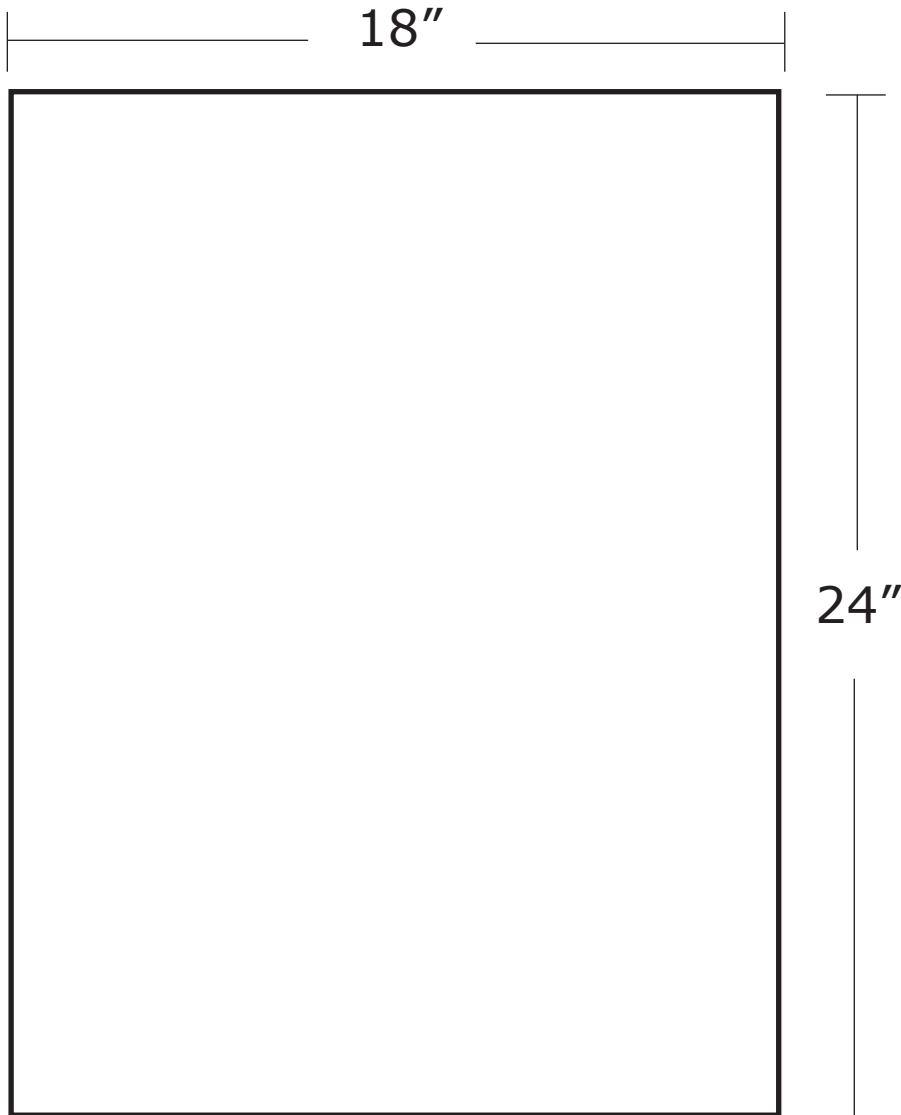

SPECIFICATIONS FOR SUPPLYING PRINT READY ARTWORK

TABLETOP EXHIBIT SINGLE PANEL - 18" x 24"

Total Graphic Area: 18" x 24"
Total Safe Area: 18" x 24"

No bleed is needed, please have design run edge to edge