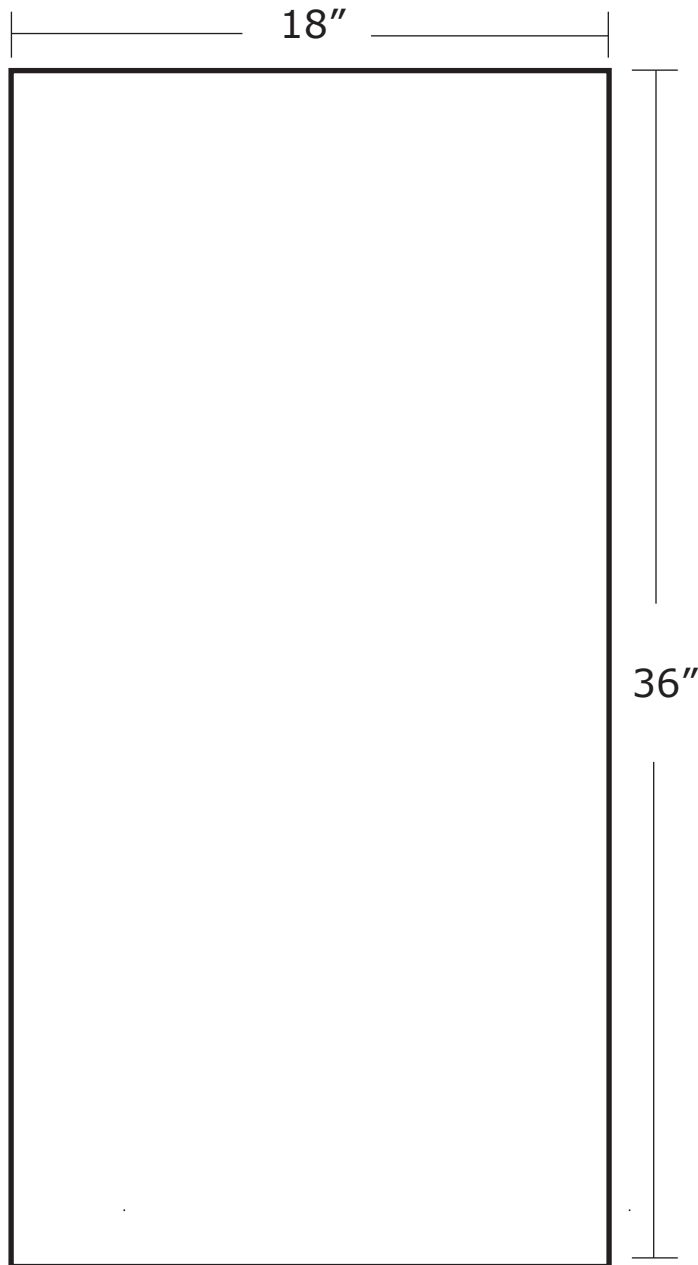

SPECIFICATIONS FOR SUPPLYING PRINT READY ARTWORK

TABLETOP EXHIBIT SINGLE PANEL - 18" x 36"

Total Graphic Area: 18" x 36"
Total Safe Area: 18" x 36"

No bleed is needed, please have design run edge to edge

FILE FORMATS

.JPG or .PDF

(.ai, .psd, .eps, .tiff)

ART GUIDELINES

- Files must be CMYK
- All Fonts must be created to Outlines or Supplied with your artwork
- Embed all images and support files
- Resolution must be 150 ppi at full size
- Please view your artwork at full size
- Background color / Image must extend to the edge of the artboard
- Make sure to turn off or delete all other layers on finished artwork before sending and make sure artwork is a flatten file (if using Photoshop).