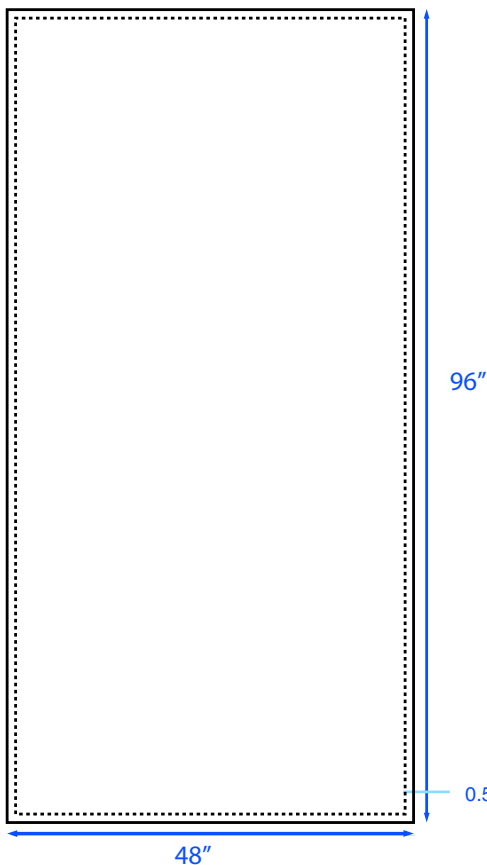

POSTER SIZE AND MARGINS

Design poster at 48" x 96" (document size). Leave 0.5" free of text and logos for a safe area around entire outside edge.

* Have background color or image run the full size of file. Do not leave white area for the 0.5" of safe area

Before sending the flattened file, please reverse the entire file so that it will appear correctly when printed on the underside of the material

The material we print on is a CLEAR material. Anything left white will be clear.