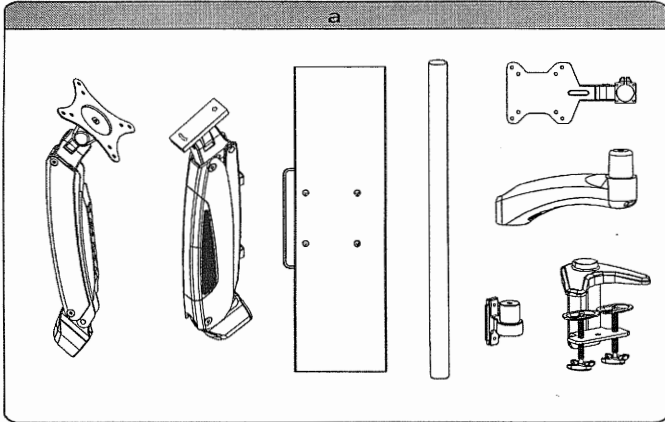

# Plasma/LCD TV Stand Assembly Instruction

Max. VESA 75x75/100x100

 max.  
3-8kg(6.6-18lbs)

  
13" - 27"(33-69cm)

B	 M4x12 (x4)	 M6x15 (x2)		
C	 M5x18 (x1)	 M5x10 (x4)	 M5 (x4)	
D	 M6x25 (x1)	 (x1)		
E	 S=3mm(x1)	 S=4mm(x1)	 S=5mm(x1)	 (x5)
F	 (x1)	 (x2)	 (x2)	