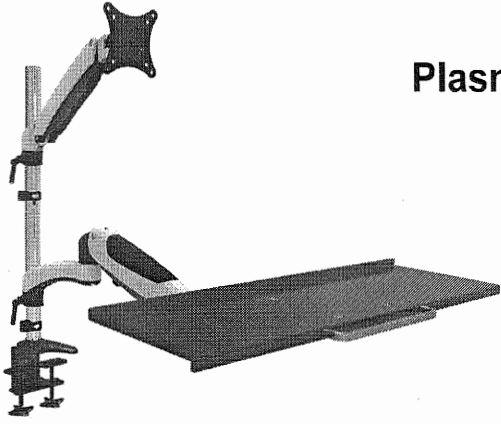

# Plasma/LCD TV Stand Assembly Instruction

Max. VESA 75x75/100x100

 max.  
3-8kg(6.6-18lbs)

  
13" - 27"(33-69cm)

B	 M4x12 (x4)	 M6x15 (x2)		
C	 M5x18 (x1)	 M5x10 (x4)	 M5 (x4)	
D	 M6x25 (x1)	 (x1)		
E	 S=3mm(x1)	 S=4mm(x1)	 S=5mm(x1)	 (x5)
F	 (x1)	 (x2)	 (x2)	