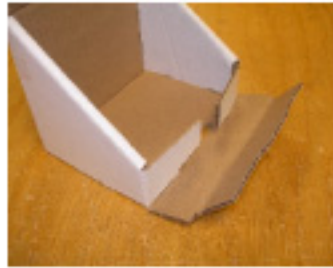

DISPLAYS2GO

Instruction Sheet For WC1CD

Unfolded D/C

Fold inner flap in

Fold sides up and in locking tab into slot on bottom

Sides locked in

Fold front flaps inward

Sides and front locked in

Fold back downward and bend backward on perf

Folded display should look like above