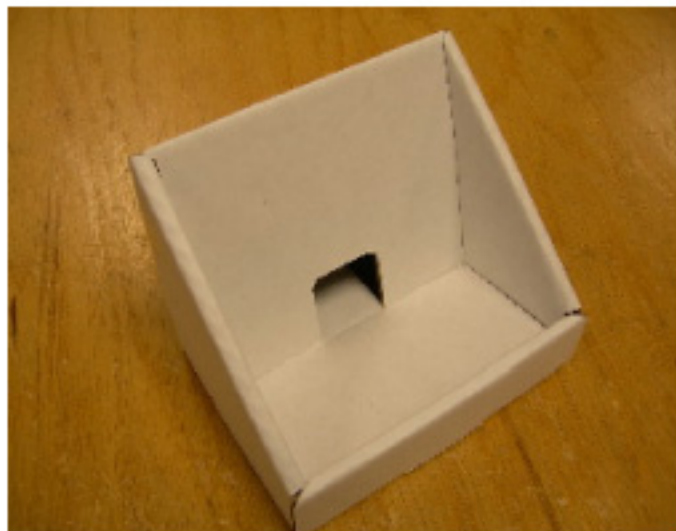

DISPLAYS2GO

Instruction Sheet For WC1CD

Unfolded D/C

Fold inner flap in

Fold sides up and in locking tab into slot on bottom

Sides locked in

Fold front flaps inward

Sides and front locked in

Fold back downward and bend backward on perf

Folded display should look like above